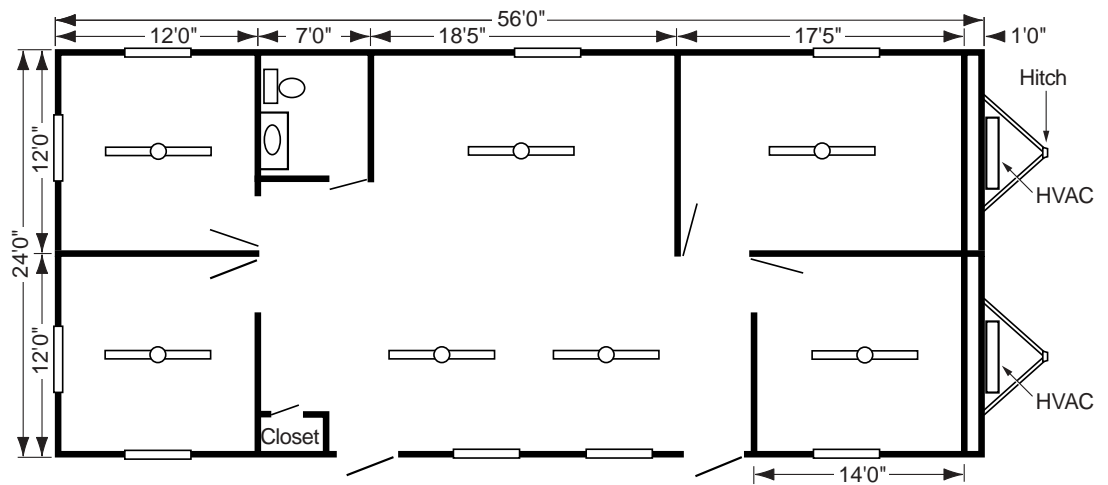

## Model 2460

.019 Aluminum Siding  
 Block Tile Flooring  
 Central HVAC  
 Building Size: 24'x56'  
 Skirting and Steps are Options

Floor plans may vary based on location.  
 Also available with 2 restrooms.