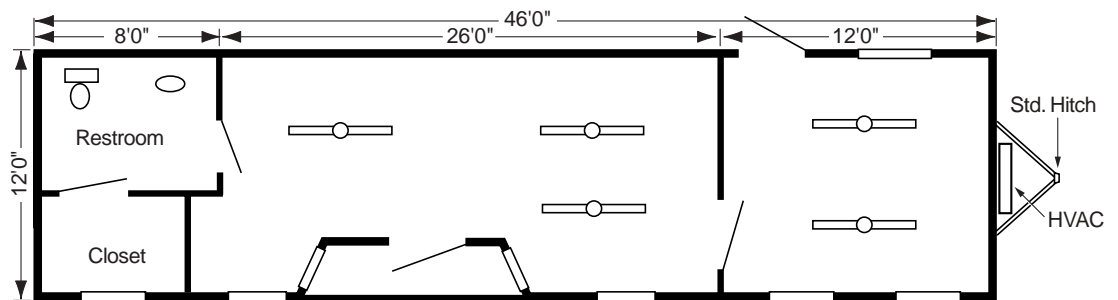

"The Value Leader in Mobile Offices"SM

Sales Office 1250

Deck and ramp shown are optional.

- Wood Siding
- Building Size: 12'x46'
- Carpeted Offices
- Vinyl Covered Gypsum
- Central HVAC

800-251-1600
www.actonmobile.com