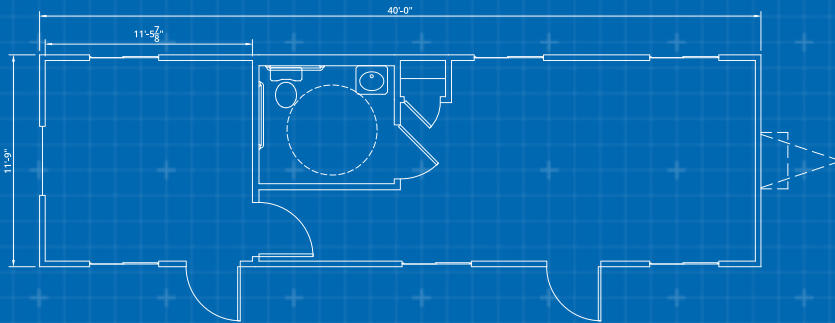

44' x 12' OFFICE TRAILER

In addition to your office solution, we can provide additional products and services that complete your space- creating a more productive, comfortable, and safe work environment.

CUSTOMIZATION

- Steps & Ramps
- Furniture & Appliances
- Technology
- Site Services
- Loss Protection

Dimensions

44' Long (including hitch)
 40' Box size
 12' Wide
 8' Ceiling height

Exterior Finish

Aluminum or wood siding
 I-Beam Frame
 Standard drip rail gutters