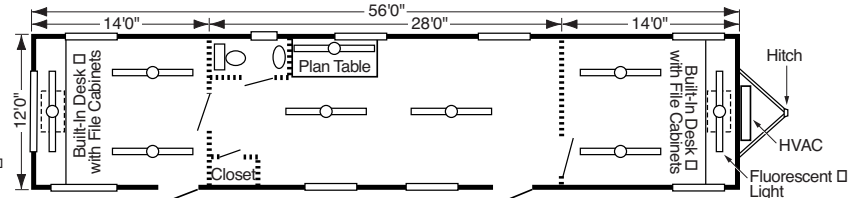

TWELVE FOOT WIDE - MODELS 1250 & 1260