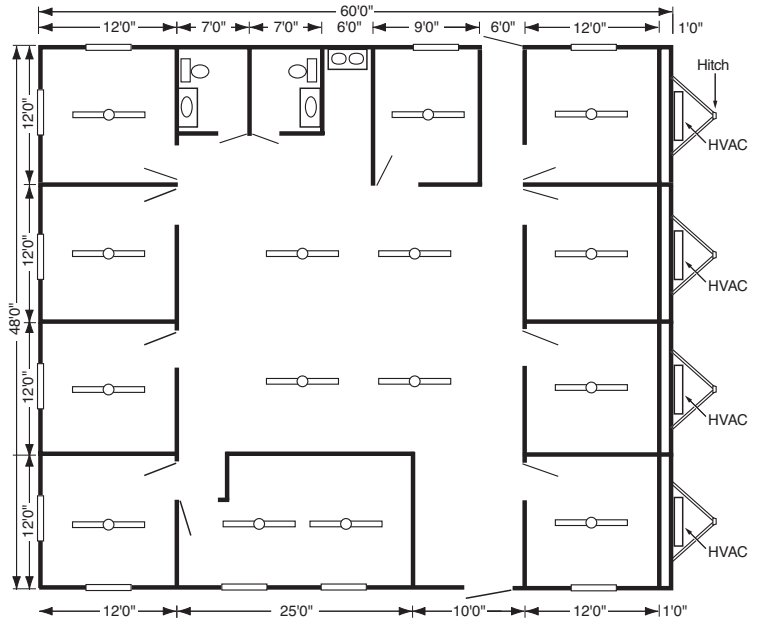

## FOURTEEN FOOT WIDE - MODEL 1468

More plans and models next page.

## DOUBLE WIDES - MODEL 2460

Constructed as custom units, built to your specific needs. Available in 20, 24 and 28 foot widths. Lengths run up to 76'. Inner sections may be added to create multiple units.

## TRIPLE WIDES - MODEL 3660

Constructed as custom units, built to your specific needs. Available in 30, 36 and 42 foot widths. Lengths run up to 76'. Inner sections may be added to create multiple units.

## QUAD WIDES - MODEL 4860

Constructed as custom units, built to your specific needs. Available in 40, 48 and 56 foot widths. Lengths run up to 76'. Inner sections may be added to create multiple units.