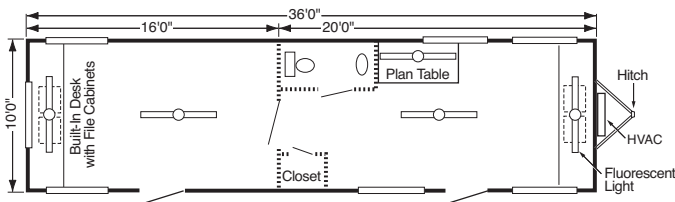

TEN FOOT WIDE - MODELS 1040 & 1050