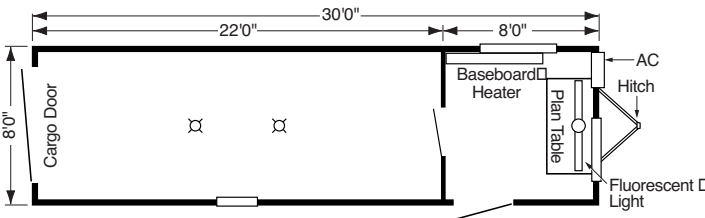

OFFICE/STORAGE - MODEL OS834