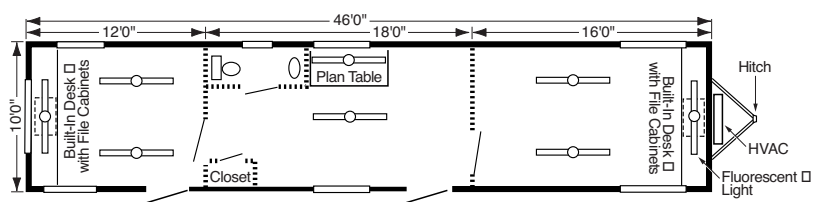

TEN FOOT WIDE - MODELS 1040 & 1050