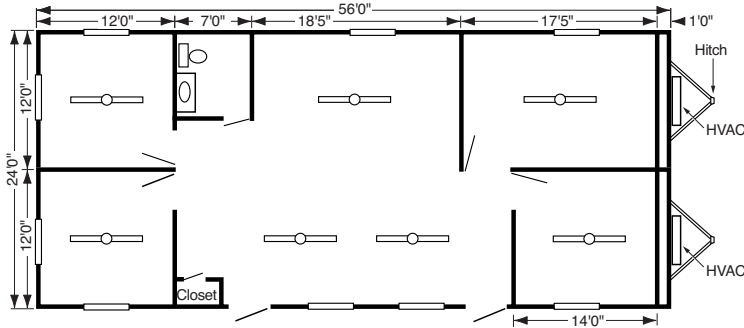

## TWELVE FOOT WIDE - MODELS 1250 & 1260

## FOURTEEN FOOT WIDE - MODEL 1468

More plans and models next page.

## DOUBLE WIDES - MODEL 2460

Constructed as custom units, built to your specific needs. Available in 20, 24 and 28 foot widths. Lengths run up to 76'. Inner sections may be added to create multiple units.