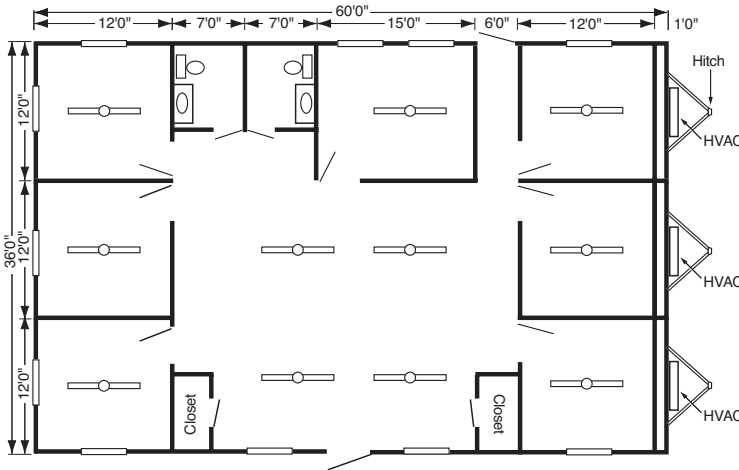

## TWELVE FOOT WIDE - MODELS 1250 & 1260

## FOURTEEN FOOT WIDE - MODEL 1468

More plans and models next page.

## DOUBLE WIDES - MODEL 2460

Constructed as custom units, built to your specific needs. Available in 20, 24 and 28 foot widths. Lengths run up to 76'. Inner sections may be added to create multiple units.

## TRIPLE WIDES - MODEL 3660

Constructed as custom units, built to your specific needs. Available in 30, 36 and 42 foot widths. Lengths run up to 76'. Inner sections may be added to create multiple units.