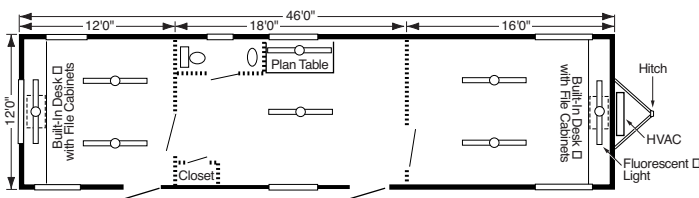

TWELVE FOOT WIDE - MODELS 1250 & 1260