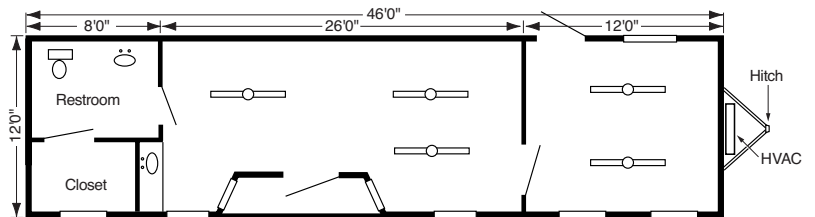

Floor plans may vary based on location.

800-251-1600
www.actonmobile.com

Offices in PA (2), VA (2), NC (2), GA, FL (3), AL (2), TN, KY, IL, TX (3), OK, SC