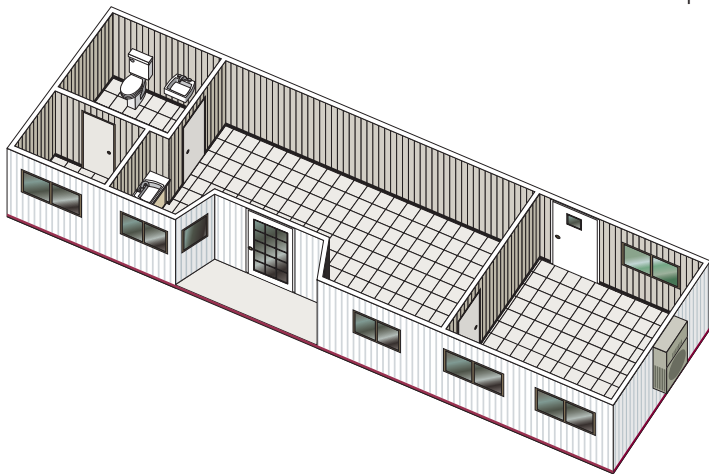

Floor plans may vary based on location.

800-251-1600
www.actonmobile.com

Offices in PA (2), VA (2), NC (2), GA, FL (3), AL (2), TN, KY, IL, TX (3), OK, SC