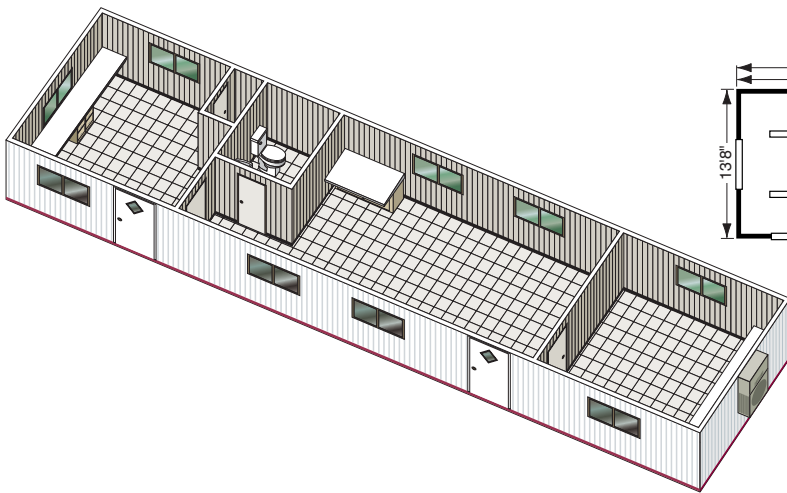

"The Value Leader in Mobile Offices" SM

Model 1468

.019 Aluminum Siding
Woodgrain Paneling
Block Tile

Central HVAC
Built-in Plan Table
Building Size: 14' x 64'

Floor plans may vary based on location.
Also available with three private offices.