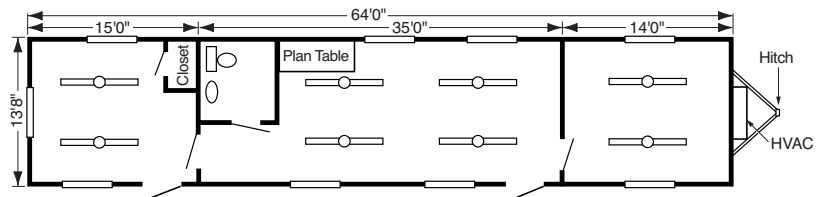

"The Value Leader in Mobile Offices" SM

Model 1468

.019 Aluminum Siding
Woodgrain Paneling
Block Tile

Central HVAC
Built-in Plan Table
Building Size: 14' x 64'

Floor plans may vary based on location.
Also available with three private offices.