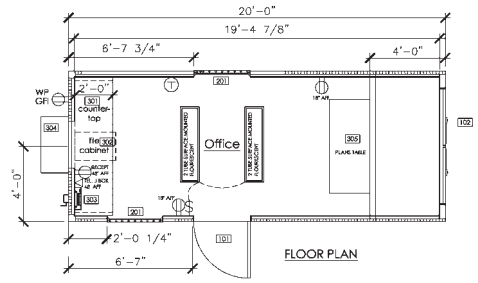

"The Value Leader in Temporary Space"™

Ground Level Office/Storage

- All steel construction
- Ground level access
- Weatherproof
- High security design
- 8' x 40' units

8' x 40'

8' x 20'

800-251-1600
www.actonmobile.com