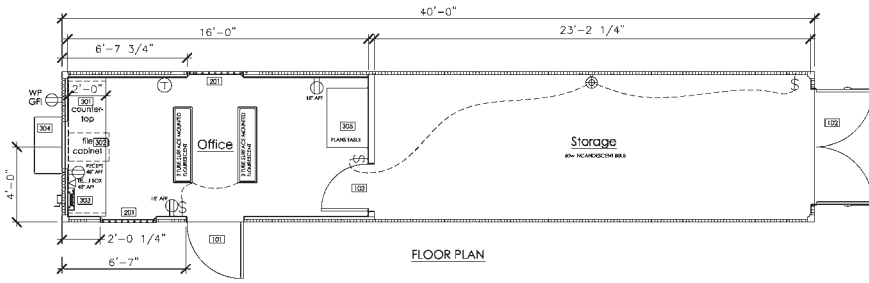

"The Value Leader in Temporary Space"™

Ground Level Office/Storage

- All steel construction
- Ground level access
- Weatherproof
- High security design
- 8' x 40' units

8' x 40'

8' x 20'

800-251-1600
www.actonmobile.com