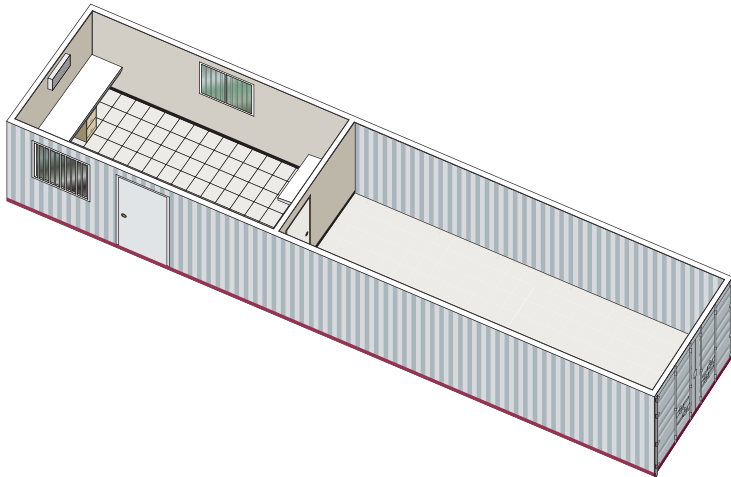

"The Value Leader in Temporary Space"™

Ground Level Office/Storage

- All steel construction
- Ground level access
- Weatherproof
- High security design
- 8' x 40' units

8' x 40'

8' x 20'

800-251-1600
www.actonmobile.com