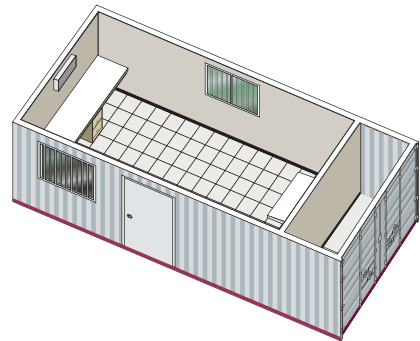

"The Value Leader in Temporary Space"™

Ground Level Office/Storage

- All steel construction
- Ground level access
- Weatherproof
- High security design
- 8' x 40' units

8' x 40'

8' x 20'

800-251-1600
www.actonmobile.com