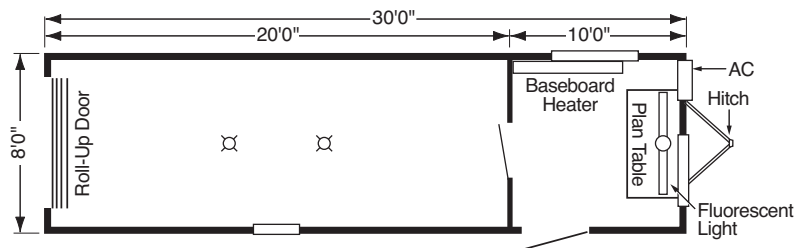

"The Value Leader in Temporary Space" SM

Model OS834

.019 Aluminum Siding
Woodgrain Paneling
Block Tile or Vinyl Flooring

Electric Heat & Air Conditioning
Built-in Furniture
Building Size: 8'x 30'

Options:
10' Office w/Desk Top & File
Overhead Cargo Door