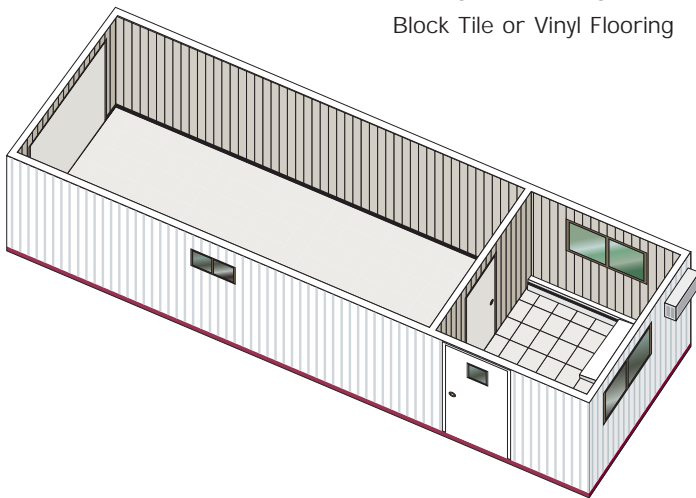

"The Value Leader in Temporary Space" SM

Model OS834

.019 Aluminum Siding
Woodgrain Paneling
Block Tile or Vinyl Flooring

Electric Heat & Air Conditioning
Built-in Furniture
Building Size: 8'x 30'

Options:
10' Office w/Desk Top & File
Overhead Cargo Door