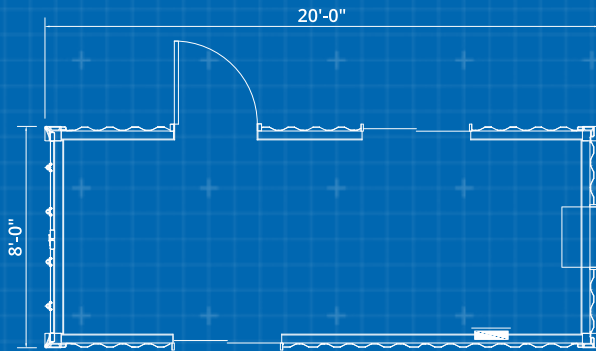

20' x 8' CONTAINER OFFICE

In addition to your office solution, we can provide additional products and services that complete your space- creating a more productive, comfortable, and safe work environment.

CUSTOMIZATION

- Furniture & Appliances
- Technology
- Site Services
- Loss Protection

Dimensions

20' Long
8' Box size

Exterior Finish

Steel ribbed panel, colonial white/green

Interior Finish

Pre-finished walls
Tile floor with vinyl wall base
8' Pre-finished interior ceiling panel

Electric

Fluorescent ceiling lights
Breaker panel
Duplex receptacles
Phone/data rough-in

Heating/Cooling

Environmentally controlled with heat and AC

Windows/Doors

Roof: R-13
Walls: R-13

General

Skid mounted office unit constructed using a one-trip ISO shipping container